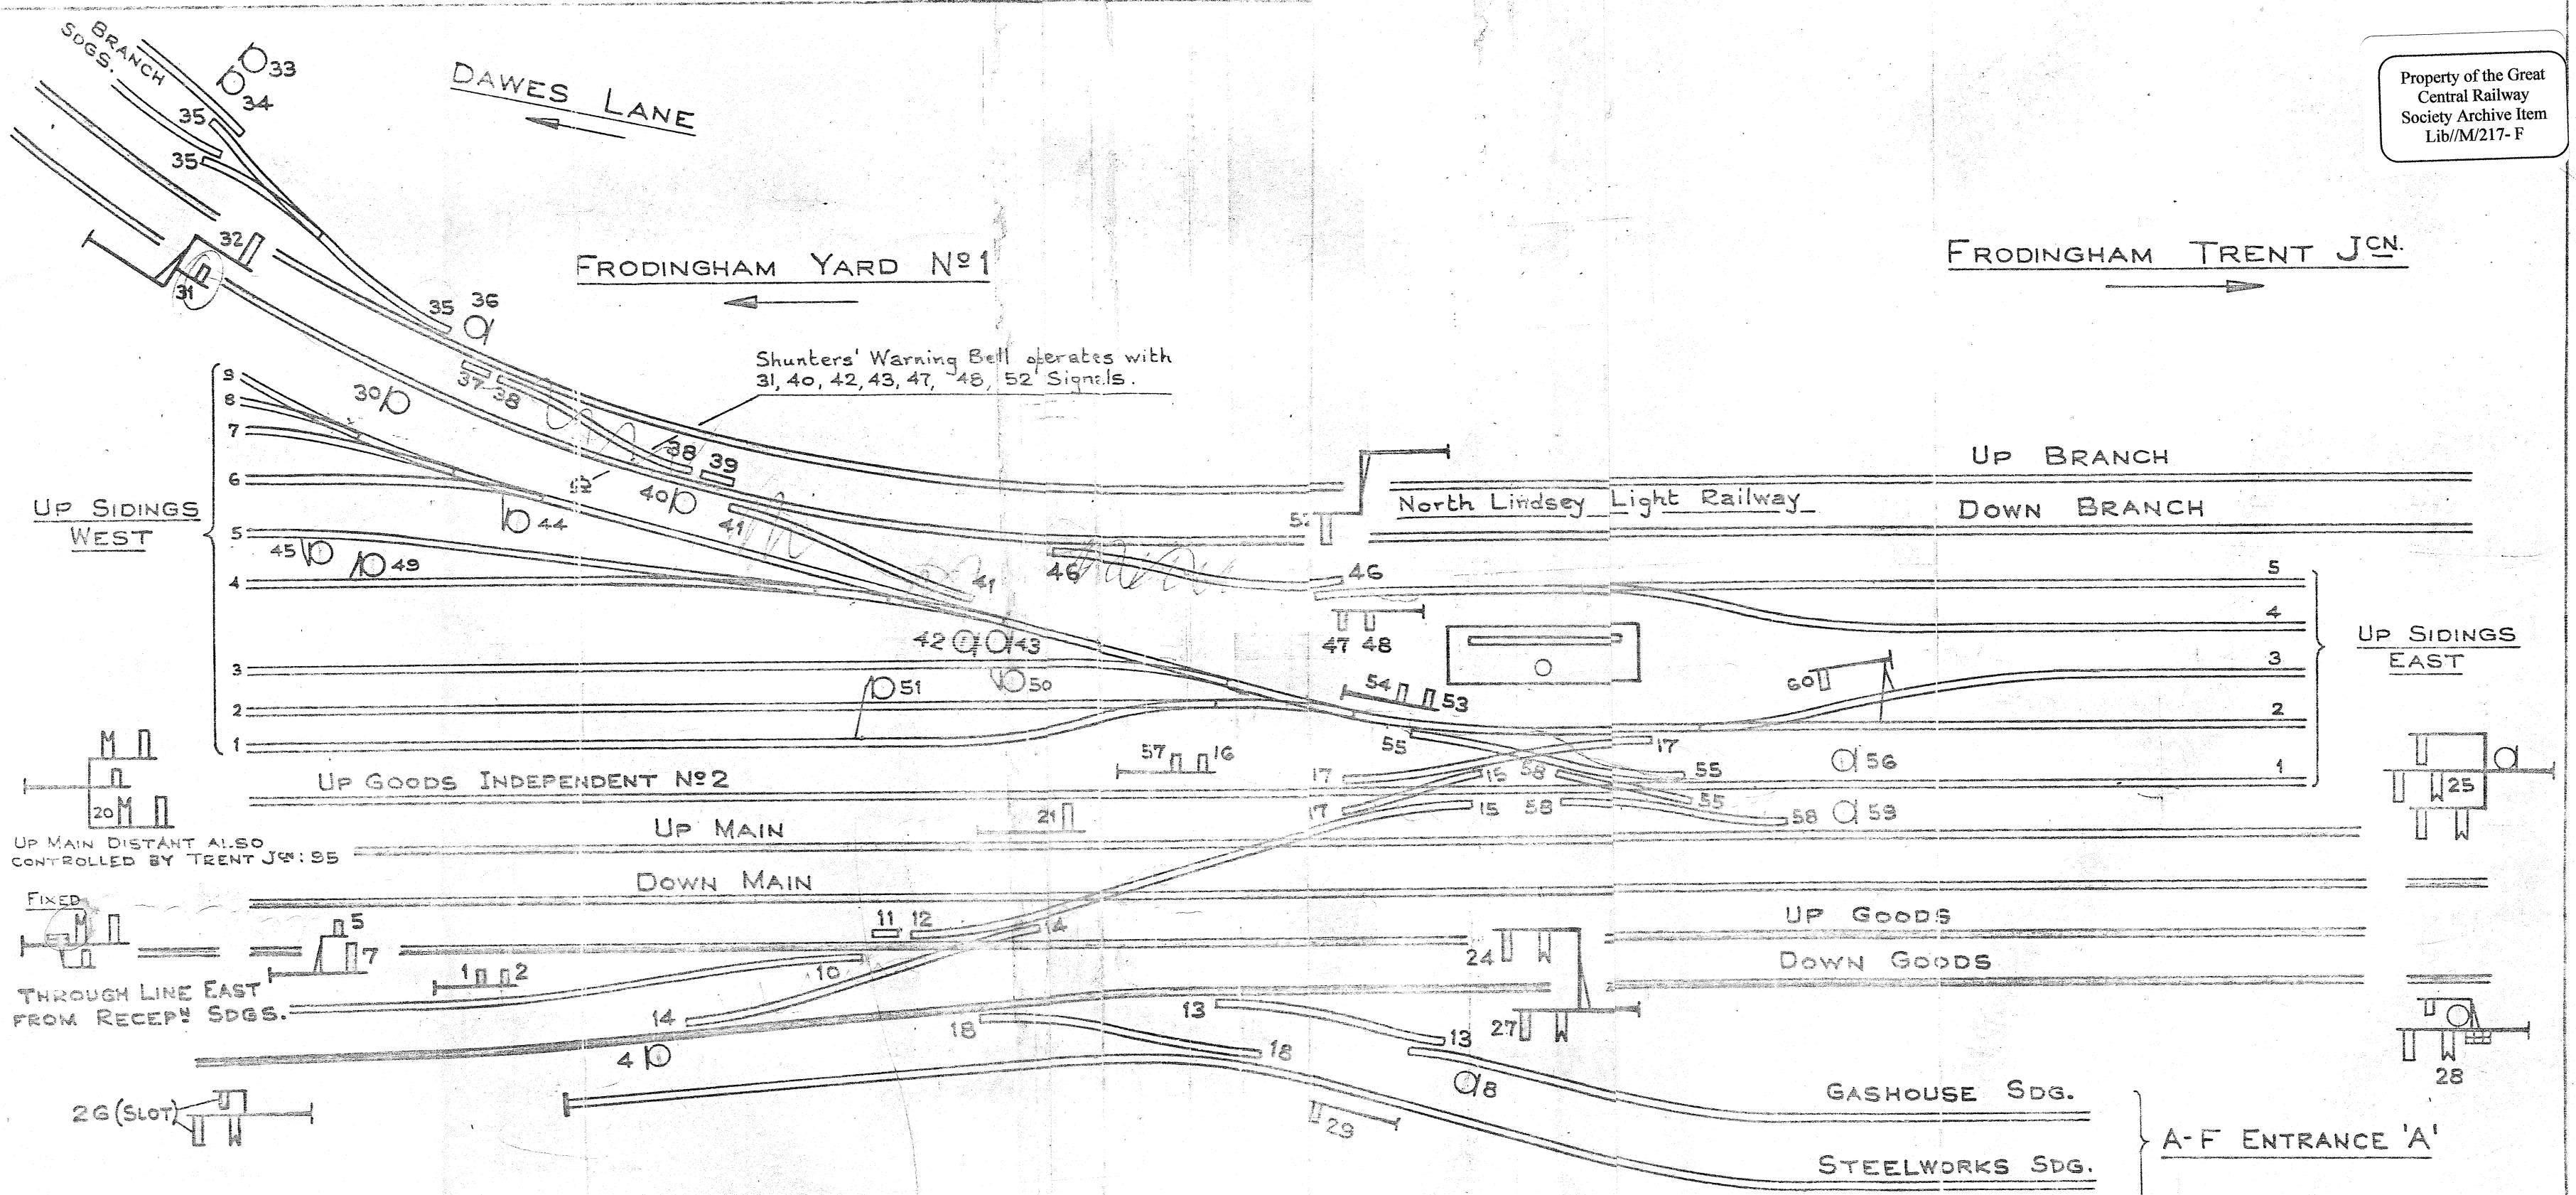

Property of the Great Central Railway Society Archive Item Lib/M/217-F

SPARE LEVERS: 3, 6, 9, 22, 23.

W: 55
 S: 5
 T: 60

FRODINGHAM YARD No 2